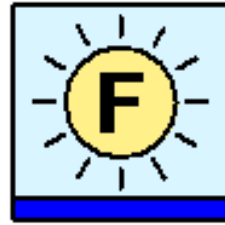

sleep

Eyes closed

Wednesday

Emphasise
movement -
tilt head
backwards
slightly

to drink

Thursday

to eat

Tap lips twice
with
emphasis

Friday

to

look

Two fingers
are slightly
apart

Sentence of the Week

The sign features a hand pointing to a document on the left and a sun with the number 7 on the right. The words "Sentence of the Week" are written below the icons.