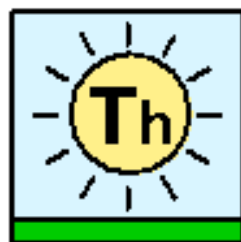

sleep

Eyes closed

Wednesday

Emphasise
movement -
tilt head
backwards
slightly

to drink

Thursday

to eat

Tap lips twice
with
emphasis

Friday

to

look

Two fingers
are slightly
apart

Sentence of the Week

The sign features a hand pointing to a document on the left and a sun with the number 7 on the right. The words "Sentence of the Week" are written below the icons.