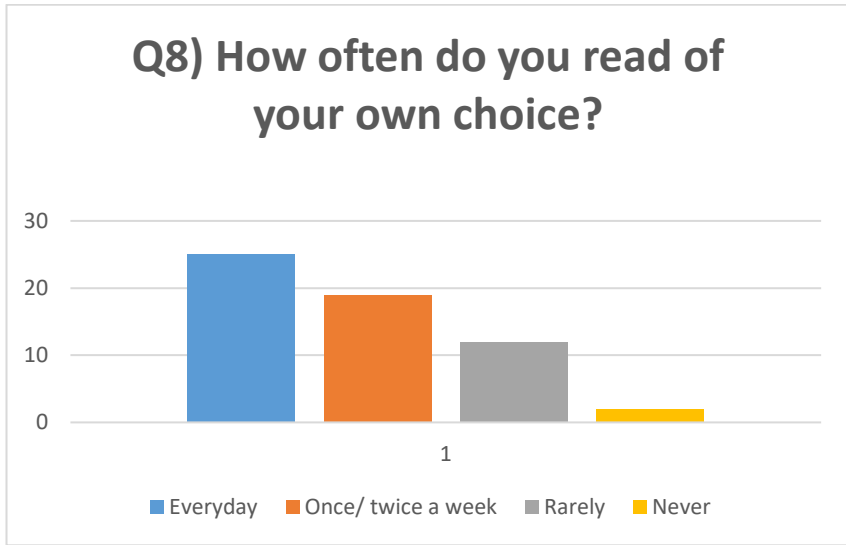

It is pleasing to see that majority of pupils are choosing to read off their own accord everyday or at least several times a week. To encourage reading for pleasure further, we asked pupils Q9) What books/ stories/ magazines/ comics would you like more of in school? Some of the responses included Disney, magazines, geography books, football books, comics and Manga. After analysing the responses to the questionnaire, we have been fortunate enough to purchase more of the texts listed above to have in the library for pupils to access.

IF YOU REQUIRE ANY LETTERS TRANSLATING, PLEASE CONTACT THE SCHOOL

Boston Endeavour Academy, Kitwood Road, Boston, Lincolnshire, PE21 0PX. Telephone 01205 345045

enquiries@bea-cit.co.uk

www.bea-cit.co.uk