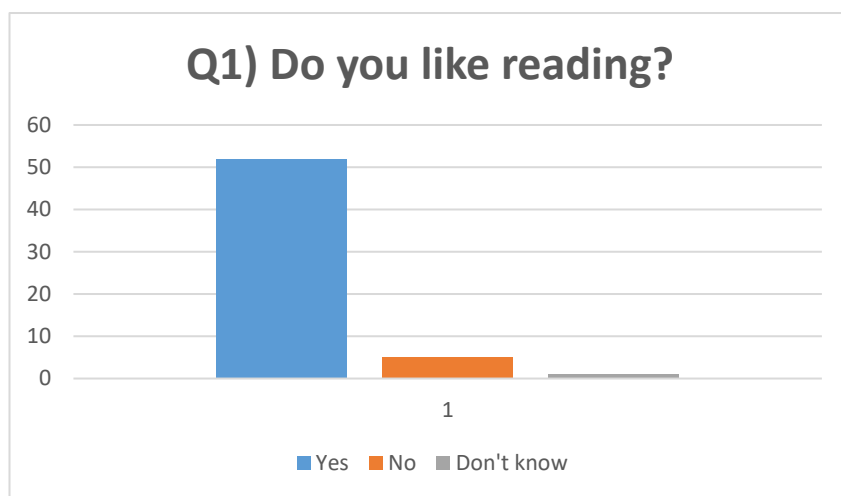

Monday, 11 March 2024

Dear Parents and Carers,

After sharing the results for the parent voice questionnaire regarding attitudes to reading, it is now time to share the responses from some of our pupils too. Data was collected from 58 pupils and the responses are presented in the charts below.

It is great to see that most pupils state that they like reading, with only five pupils selecting 'no' and one pupil who felt they didn't know.

IF YOU REQUIRE ANY LETTERS TRANSLATING, PLEASE CONTACT THE SCHOOL